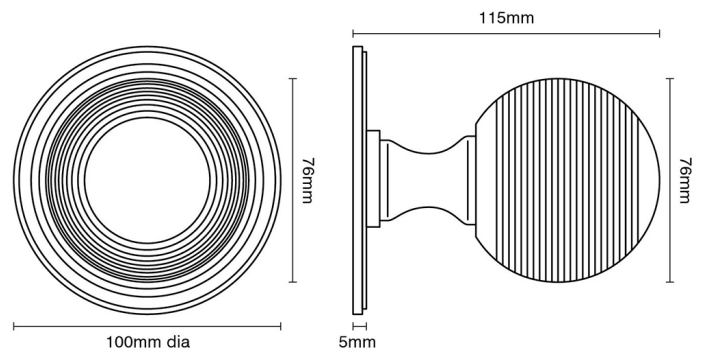

CROFT

Product Code: 6407

Product Name: Reeded Ball Centre Door Knob

Description: Beautiful and distinctive reeded ball centre knob and rose, adds an elegant touch to your front door.

Shown here in our Autumn Bronze finish.

Product Information

Supplied with 1 No M12 X 100mm thread and 1 No M12 Dome Nut

Also available to order as a back to back version.

Available in all Croft finishes excluding RBMA, TB,