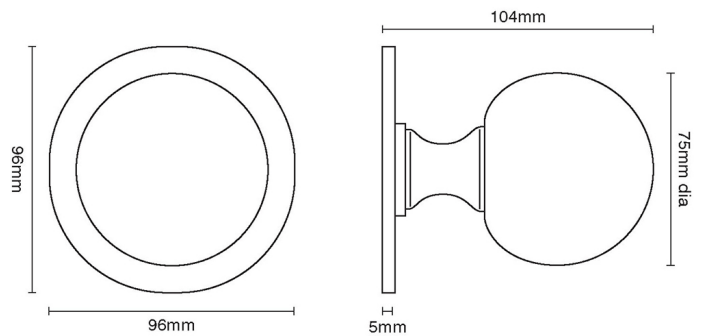

CROFT

Product Code: 6406

Product Name: Ball Centre Door Knob On Square Rose

Description: Our graceful and sophisticated ball centre door knob on stylish square rose.

Shown here in our Aged Brass finish.

Product Information

Supplied with 1 No M12 X 100mm thread and 1 No M12 Dome Nut

Also available to order as a back to back version.

Available in all Croft finishes excluding RBMA, TB,