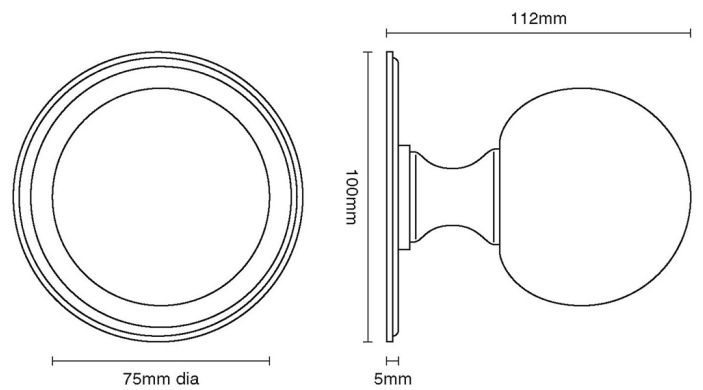

CROFT

Product Code: 6405

Product Name: Ball Centre Door Knob On Round Rose

Description: Our graceful and sophisticated ball centre door knob on stylish round rose.

Shown here in our Aged Brass finish.

### Product Information

Supplied with 1 No M12 X 100mm thread and 1 No M12 Dome Nut

Also available to order as a back to back version.

Available in all Croft finishes excluding RBMA, TB,