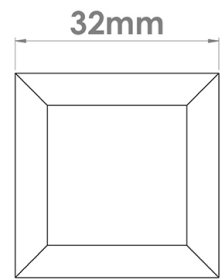

CROFT

Product Code: 177

Product Name: Pillow Cabinet Knob

Description: As it's name suggests, the Pillow cabinet knob is soft to the touch with its square face curving down into smooth rectangular sides. This durable cabinet knob can be paired with the pillow cabinet handle.

Shown here in our IBUL finish.

Product Information

Supplied with a M5 x 65mm Break off screw

Available in all Croft finishes excluding RBMA, TB,