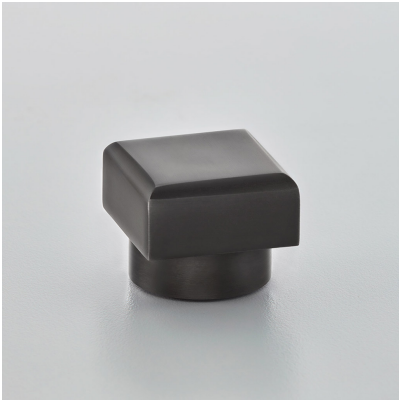

CROFT

Product Code: 177

Product Name: Pillow Cabinet Knob

Description: As it's name suggests, the Pillow cabinet knob is soft to the touch with its square face curving down into smooth rectangular sides. This durable cabinet knob can be paired with the pillow cabinet handle.

Shown here in our IBUL finish.

Product Information

Supplied with a M5 x 65mm Break off screw

Available in all Croft finishes excluding RBMA, TB,