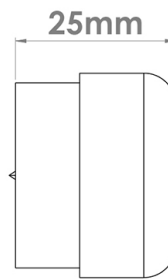

CROFT

Product Code: 177

Product Name: Pillow Cabinet Knob

Description: As it's name suggests, the Pillow cabinet knob is soft to the touch with its square face curving down into smooth rectangular sides. This durable cabinet knob can be paired with the pillow cabinet handle.

Shown here in our IBUL finish.

Product Information

Supplied with a M5 x 65mm Break off screw

Available in all Croft finishes excluding RBMA, TB,