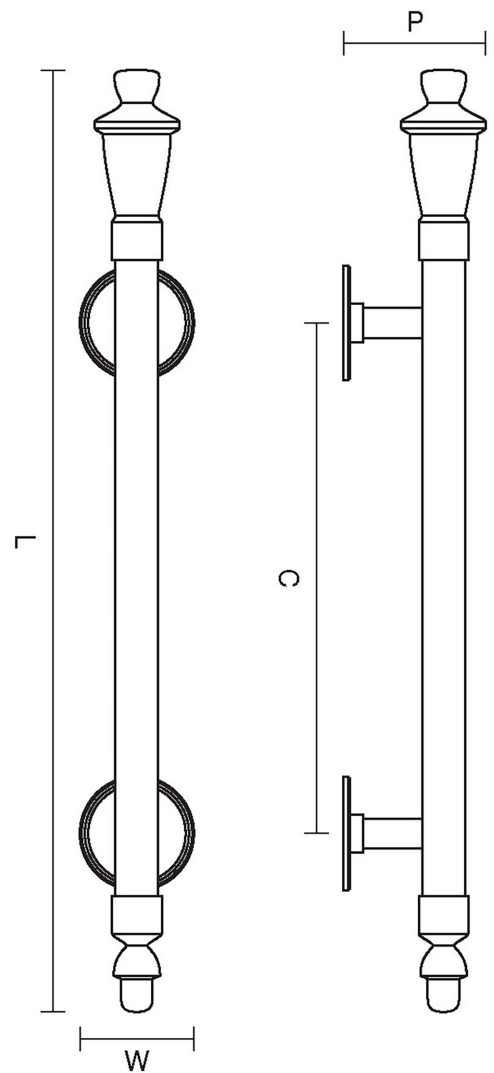

# CROFT

Product Code: 6390

Product Name: Pull Handle On Roses

Description: 558mm and 762mm sizes available.

Shown here in our Light Antique Brass finish.

## Product Information

558mm and 762mm sizes available.

Sizes	L	W	P	C
558mm	558	70	87	306
762mm	762	70	87	510