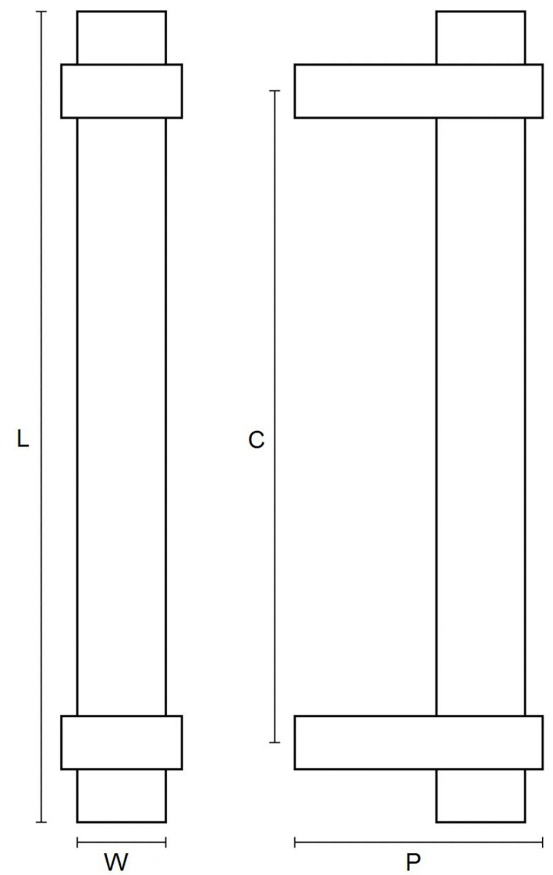

CROFT

Product Code: 6389

Product Name: Pull Handle

Description: 6", 9" and 12" sizes available.

Shown here in our Autumn Bronze finish.

Product Information

6", 9" and 12" sizes available.

Sizes	L	W	P	C
6"	152	12	40	125
9"	229	19	60	195
12"	305	25	70	260