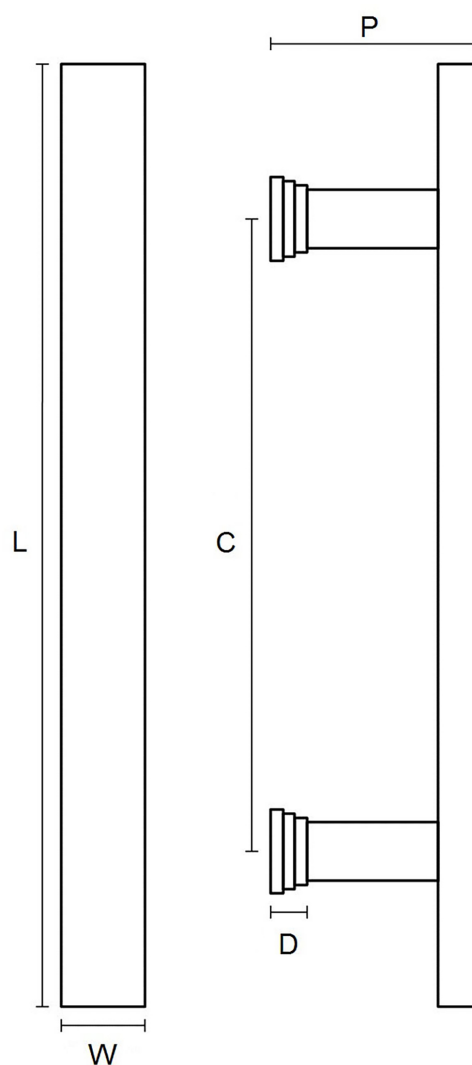

CROFT

Product Code: 6384

Product Name: Plain Bar Pull Handle

Description: Our exquisite 6384 Plain Bar Pull Handle with stepped edge roses available 9" or 12"

Shown here in our Polished Nickel finish.

Product Information

12" version available back to back fix on request.

Sizes	L	W	D	P	C
9"	229	20	9	50	179
12"	305	20	9	50	255