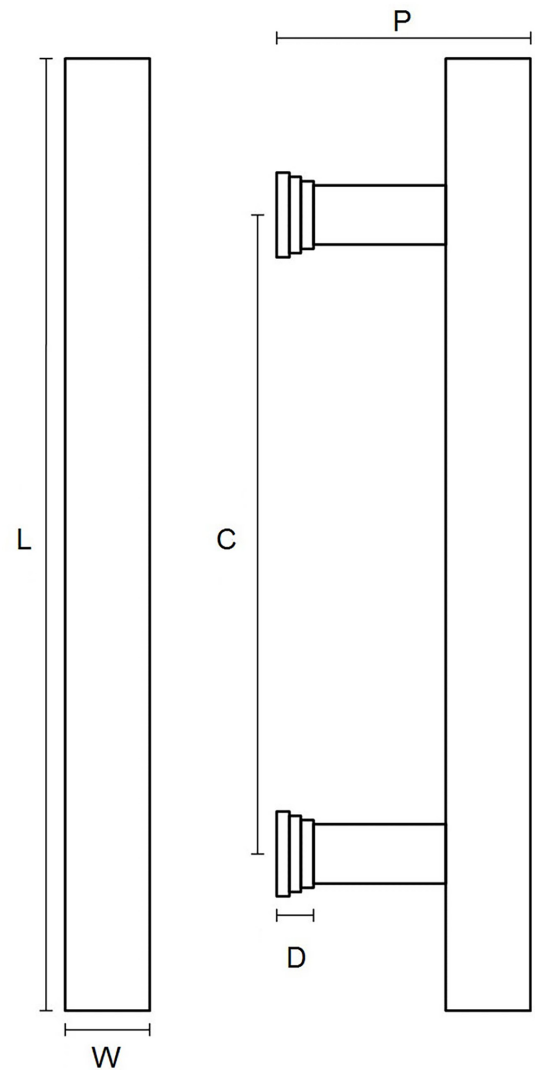

CROFT

Product Code: 6384SQ

Product Name: Square Bar Pull Handle

Description: Available in 9" and 12" sizes.

Shown here in our Pearl Nickel finish.

Product Information

12" version available back to back fix on request.

Sizes	L	W	D	P	C
9"	229	20	9	60	179
12"	305	20	9	60	255