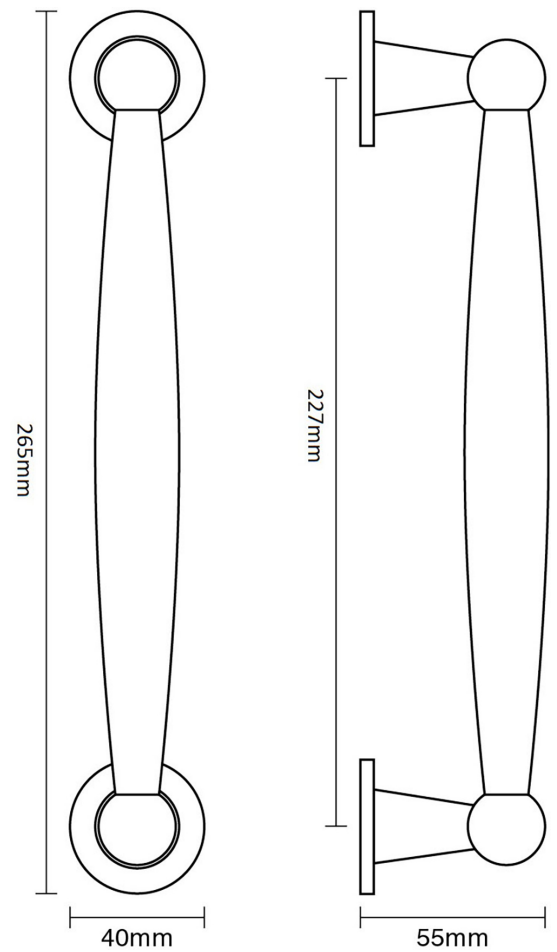

CROFT

Product Code: 6383

Product Name: Convex Pull Handle

Description: 265mm

Shown here in our Antique Brass finish.

Product Information

265mm

Available in all Croft finishes excluding RBMA, TB,