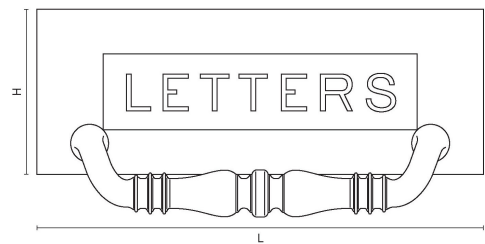

CROFT

Product Code: 6358

Product Name: Engraved Letter Plate with handle

Description: Add a finishing touch to your front door with our elegant engraved letter plate with handle. Part of our full range of front door fittings.

Shown here in our Satin Brass finish.

Product Information

Letter Plates are supplied with fixings to suit up to 57mm thick doors as standard. An M6 x 80mm bolt, washer, and dome cap in matching finish.

We recommend our 12" x 4" Letter Tidy to neatly cover the aperture and fixings.

Sizes	L	H	Bolt Centres	Aperture
305 x 107mm	305	107	269mm	224 x 55mm

Available in all Croft finishes excluding RBMA, TB,