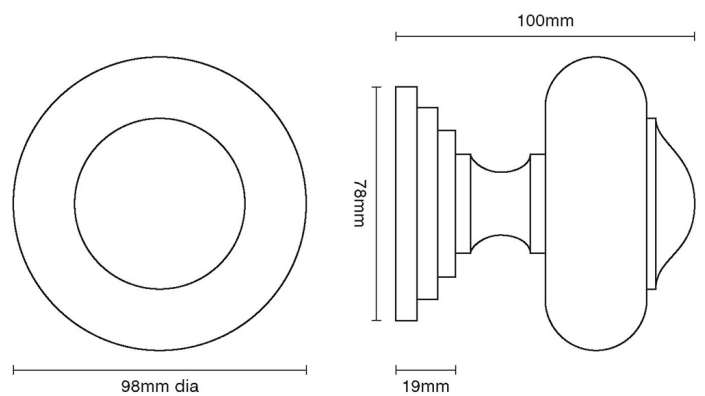

# CROFT

**Product Code:** 6345

**Product Name:** Round Centre Door Knob

**Description:** Make a statement with our impressive round door knob on stepped rose.

Shown here in our Smoked Brass finish.

## Product Information

Supplied with 1 No M12 X 100mm thread and 1 No M12 Dome Nut

Also available to order as a back to back version.

Available in all Croft finishes excluding RBMA, TB,