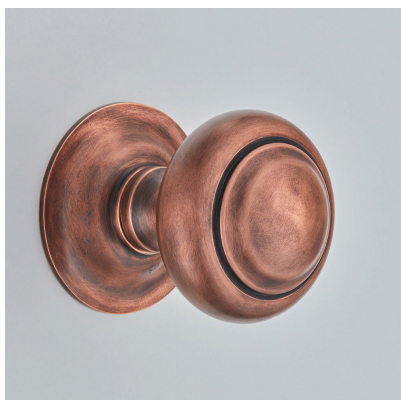

CROFT

Product Code: 6344

Product Name: Camber Centre Door Knob

Description: Our delicately detailed round centre door knob.

Shown here in our Autumn Bronze finish.

Product Information

Supplied with 1 No M12 X 100mm thread and 1 No M12 Dome Nut

Also available to order as a back to back, mortice or rim version.

Available in all Croft finishes