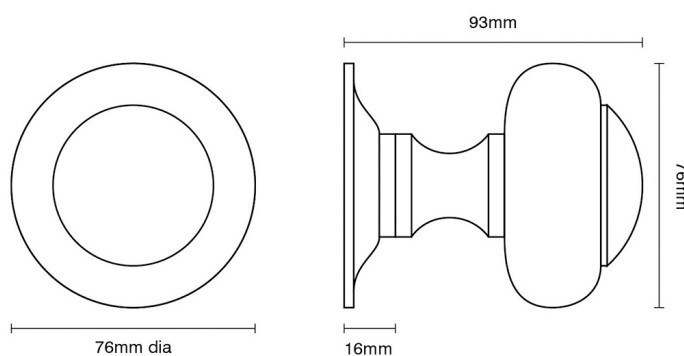

Available in all Croft finishes