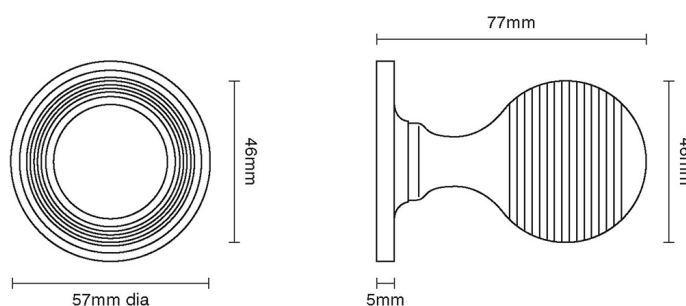

CROFT

Product Code: 6346COV57C

Product Name: Reeded Ball Knob On Reeded Covered Rose

Description: 57mm diameter rose (Each inner rose supplied with 3 woodscrews) Also available: 6346COV57A- On Plain Edge Rose 6346COV57B- On Raised Edge Rose 6346COV57D- On Arc Rose

Shown here in our Antique Nickel finish.

Product Information

57mm diameter rose (Each inner rose supplied with 3 woodscrews) Also available: 6346COV57A- On Plain Edge Rose 6346COV57B- On Raised Edge Rose 6346COV57D- On Arc Rose