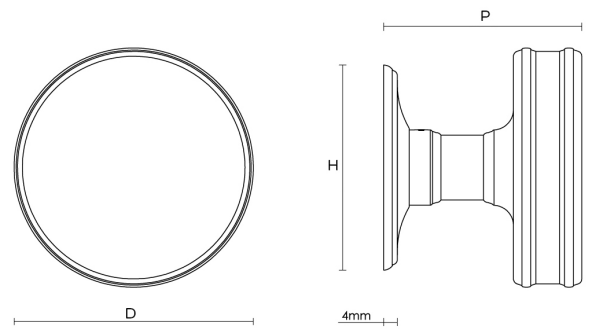

CROFT

Product Code: 3003

Product Name: Luxor Mortice Knob

Description: Classically designed, distinctly contemporary. Introducing the Luxor, impeccable quality and sophisticated design. Suitable for the highest end of the residential, hospitality and commercial markets.

Available in 2 sizes.

Shown here in our Satin Nickel finish.

Product Information

Classically designed, distinctly contemporary. Introducing the Luxor, impeccable quality and sophisticated design. Suitable for the highest end of the residential, hospitality and commercial markets.

Available in 2 sizes.

Sizes	H	D	P
3003-60	55mm	60mm	54mm
3003-70	60mm	70mm	54mm

Available in all Croft finishes excluding RBMA, TB,