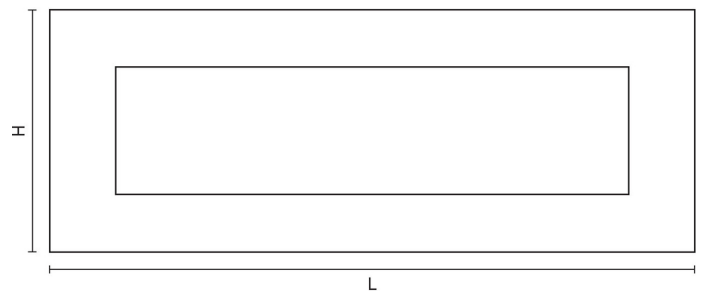

CROFT

Product Code: 5000

Product Name: Flush Letter Plate

Description: Solid brass flush letter plate, part of our full range of front door fittings.

Shown here in our Satin Brass finish.

Product Information

Supplied with M6 x 80mm threads, washers, and dome caps in matching finish.

Available in the following sizes, with our Letter Tidies available to neatly cover the aperture and fixings.

(Recommended Letter Tidy size shown in brackets)

10" x 4" (12" x 4")

12" x 4" (12" x 4")

Sizes	L	H	Bolt Centres	Aperture
10" x 4"	254	94	232	203 x 50
12" x 4"	305	102	270	229 x 54

Available in all Croft finishes excluding RBMA, TB,