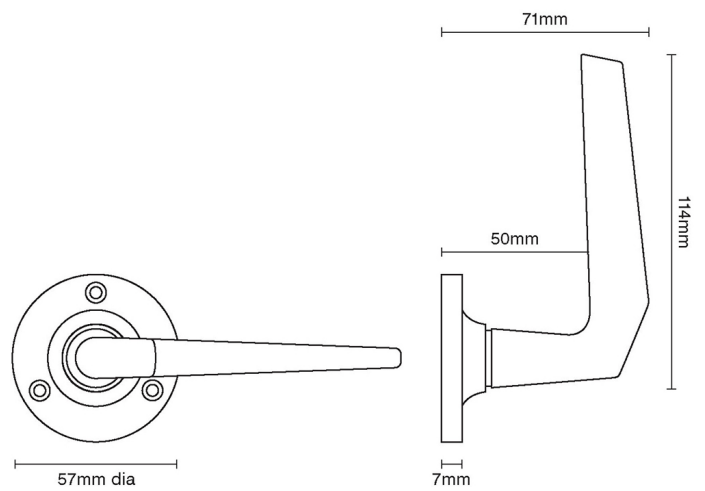

CROFT

Product Code: 251R

Product Name: Brockton Lever On Round Rose

Description: 57mm diameter face fix rose.

Shown here in our Polished Brass finish.

Product Information

57mm diameter face fix rose.

Available in all Croft finishes excluding RBMA, SB, TB,