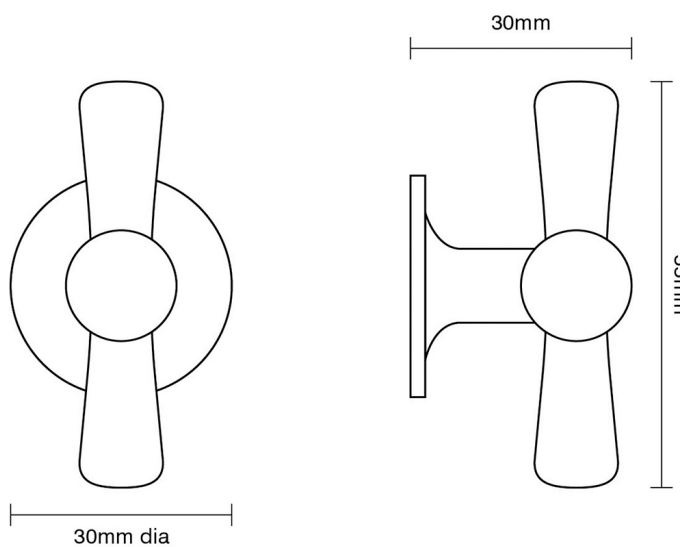

# CROFT

**Product Code:** 5101

**Product Name:** Crossed Cabinet Knob

**Description:** Our solid brass, stylish and versatile T bar Crossed cabinet knob. Perfect for furniture throughout the home.

Shown here in our Smoked Brass finish.

## Product Information

Supplied with a M5 x 65mm break off screw.

Available in all Croft finishes excluding RBMA, TB,