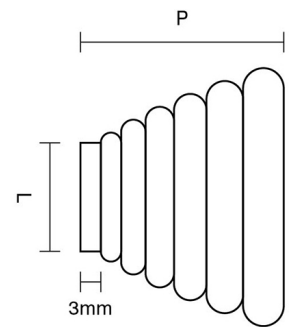

CROFT

Product Code: 5103

Product Name: Cascade Cabinet Knob

Description: Our solid brass Cascade Cabinet Knob makes a wonderful finishing statement to furniture and drawers.

Shown here in our Pearl Nickel finish.

Product Information

Supplied with a M5 x 65mm break off screw.

L	W	P
16	38	30

Available in all Croft finishes excluding RBMA, TB,