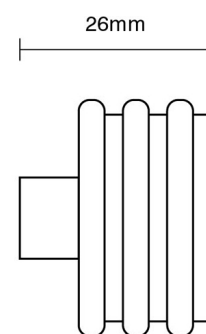

# CROFT

**Product Code:** 5104

**Product Name:** Rutland Cabinet Knob

**Description:** Our solid brass Rutland Cabinet Knob with beautiful reeded design.

Shown here in our Distressed Antique Nickel finish.

## Product Information

Also available with a Stepped Rose, see our 5105.

Supplied with a M5 x 65mm break off screw.

32mm dia

26mm

Available in all Croft finishes excluding RBMA, TB,