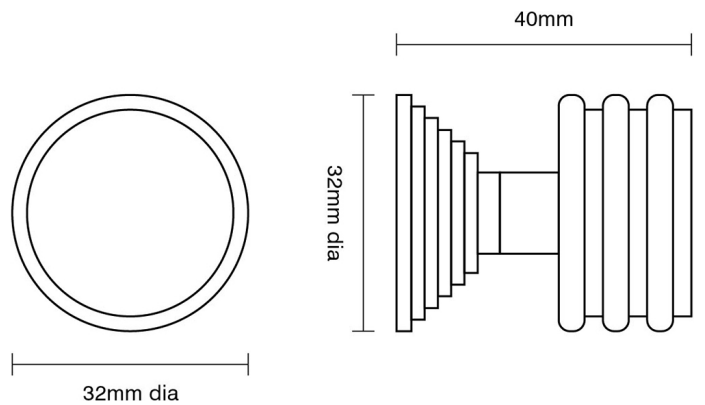

CROFT

Product Code: 5105

Product Name: Rutland Cabinet Knob With Stepped Rose

Description: Our solid brass Rutland Cabinet Knob with beautiful reeded design on Stepped Rose.

Shown here in our Polished Nickel finish.

Product Information

Also available without a Stepped Rose, see our 5104.

Supplied with a M5 x 65mm break off screw.

Available in all Croft finishes excluding RBMA, TB,