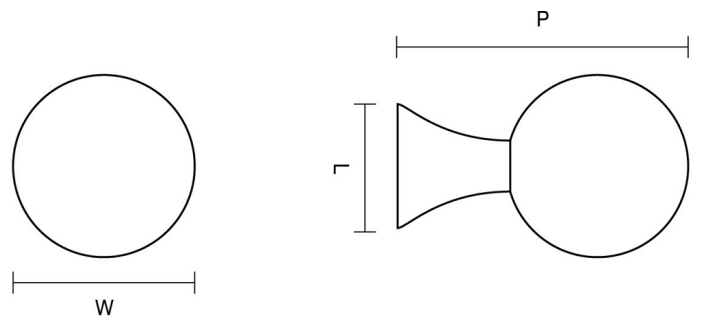

CROFT

Product Code: 5107

Product Name: Patterdale Cabinet Knob

Description: The sophisticated Patterdale Cabinet Knob adds a final touch of style to wardrobes, drawers, cabinets and kitchen units.

Shown here in our Autumn Bronze finish.

Product Information

Available as a 25mm or 32mm diameter size.

Supplied with a M5 x 65mm break off screw.

Sizes	L	W	P
25mm	17	25	40
32mm	19	32	49

Available in all Croft finishes excluding RBMA, TB,