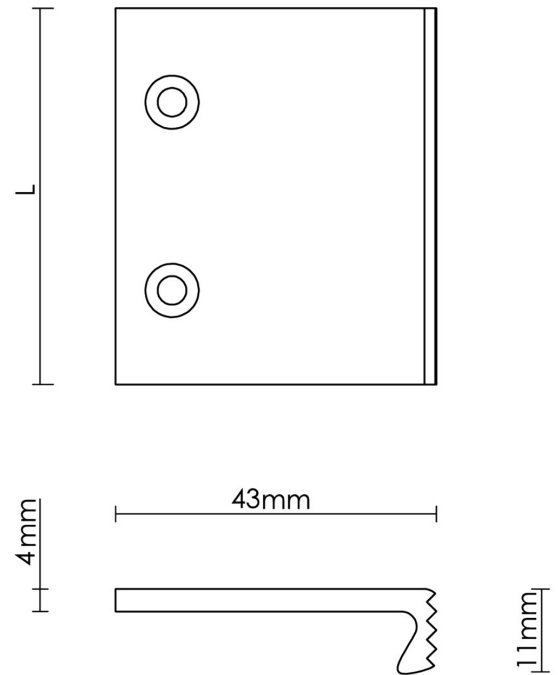

CROFT

Product Code: 1403

Product Name: Pleated Top Fix Edge Pull

Description: Part of our range of contemporary cabinet Edge Pulls. Our Pleated Top Fix Edge Pull, with attractive detailed 'pleating' design to the lip aspect. Providing an elegant aesthetic and an additional grip. Available in a choice of 5 width options to suit, plus bespoke sizes available on request.

Shown here in our Light Antique Brass finish.

Product Information

Available in 50mm, 75mm, 100mm, 150mm, or 200mm sizes as standard. Custom lengths available on request.

Supplied with fixing screws.

Sizes

50mm

75mm

100mm

150mm

200mm

Available in all Croft finishes excluding RBMA, TB,