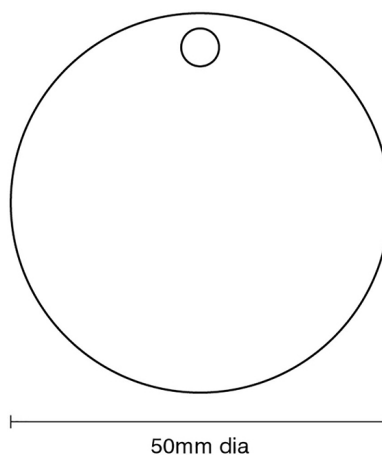

# CROFT

**Product Code:** 4585

**Product Name:** Round Euro Profile Escutcheon – Covered

**Description:** Add an elegant finishing touch with our beautifully crafted escutcheons.

Shown here in our Satin Brass finish.

## Product Information

Fixings Supplied: 2 x (6 x 3/4) screws to match finish.  
50mm diameter 12mm projection

Available in all Croft finishes excluding RBMA, TB,