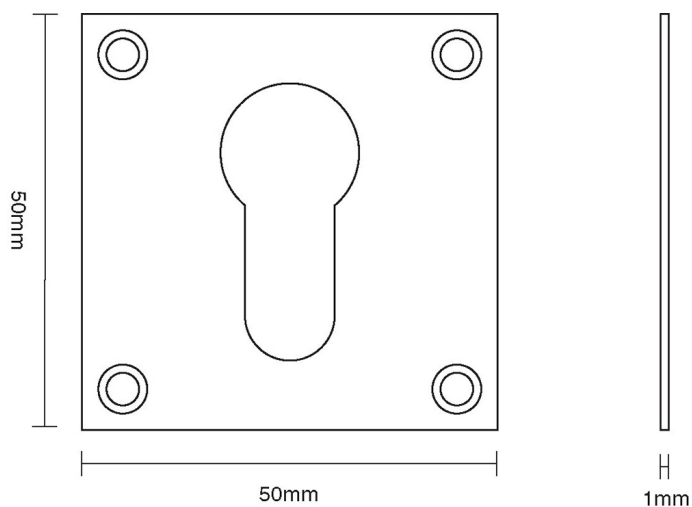

CROFT

Product Code: 4577

Product Name: Square Escutcheon Euro Profile

Description: Add an elegant finishing touch with our beautifully crafted escutcheons.

Shown here in our Light Antique Brass finish.

Product Information

Fixings Supplied: 4 x (4 x 3/4) screws to match finish.
50mm x 50mm

Available in all Croft finishes excluding DAB, DAN, DORB, RBMA, TB,