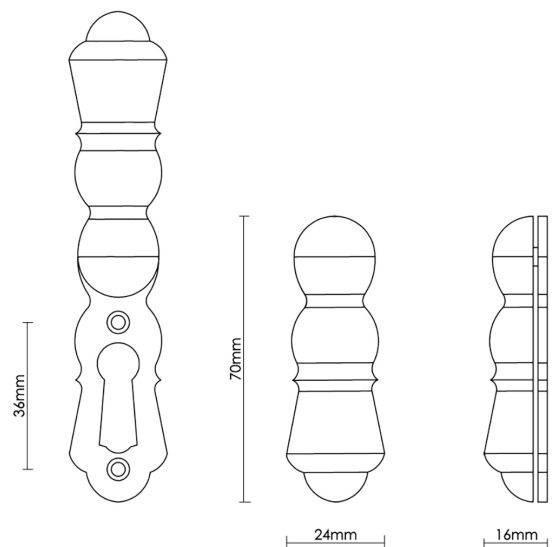

CROFT

Product Code: 4568

Product Name: Highgrove Escutcheon

Description: Add an elegant finishing touch with our beautifully crafted escutcheons.

Shown here in our Light Antique Brass finish.

### Product Information

Fixings Supplied: 2 x (4 x 3/4) screws to match finish. 70 x 24mm

Available in all Croft finishes excluding RBMA, TB,