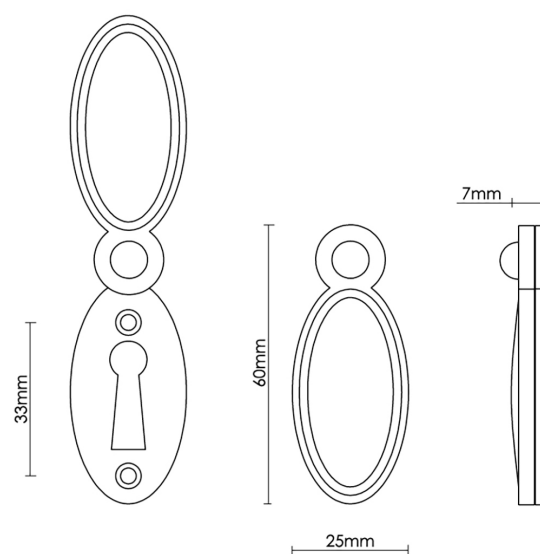

CROFT

Product Code: 4567

Product Name: Cliveden Escutcheon

Description: Add an elegant finishing touch with our beautifully crafted escutcheons.

Shown here in our Satin Brass finish.

### Product Information

Fixings Supplied: 2 x (4 x 3/4) screws to match finish. 60 x 25mm

Available in all Croft finishes excluding RBMA, TB,