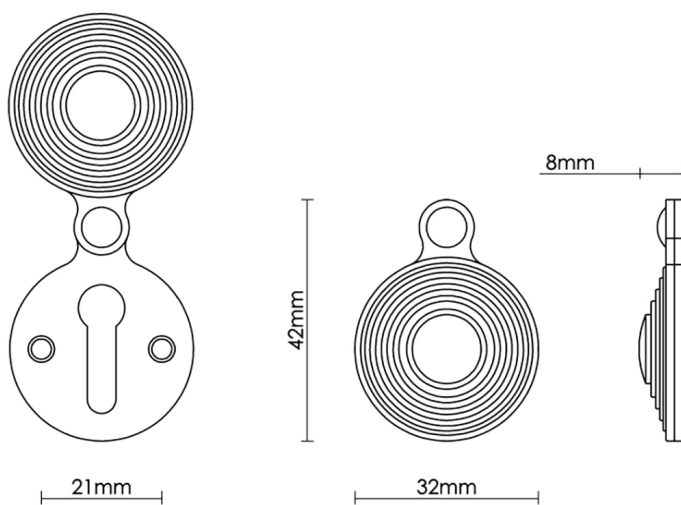

CROFT

Product Code: 4565

Product Name: Reeded Escutcheon

Description: Add an elegant finishing touch with our beautifully crafted escutcheons.

Shown here in our Polished Brass Unlacquered finish.

Product Information

Fixings Supplied: 2 x (4 x 3/4) screws to match finish
42 x 32mm

Available in all Croft finishes excluding RBMA, TB,