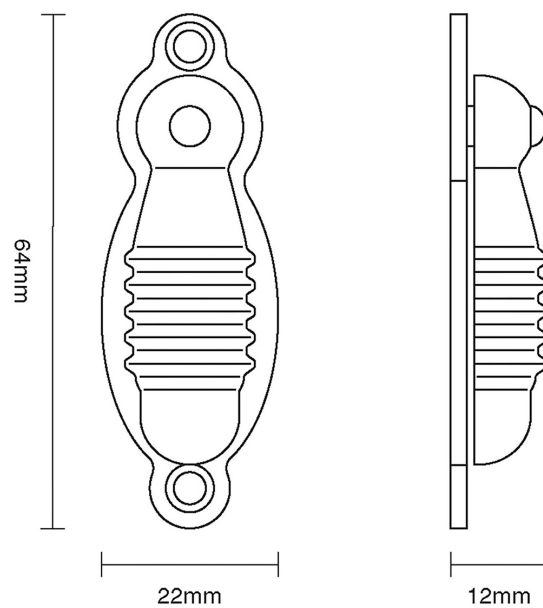

CROFT

Product Code: 4564

Product Name: Broughton Escutcheon

Description: Add an elegant finishing touch with our beautifully crafted escutcheons.

Shown here in our Satin Brass finish.

Product Information

Fixings Supplied: 2 x (6 x 3/4) screws to match finish. 64 x 22mm