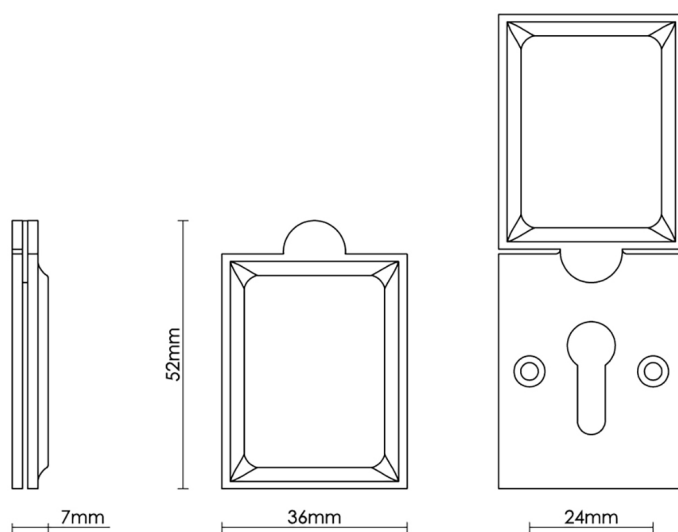

CROFT

Product Code: 4562

Product Name: Hampton Escutcheon

Description: Add an elegant finishing touch with our beautifully crafted escutcheons.

Shown here in our Satin Brass finish.

Product Information

52 x 36mm Fixings Supplied: 2 x (6 x 3/4) screws to match finish.