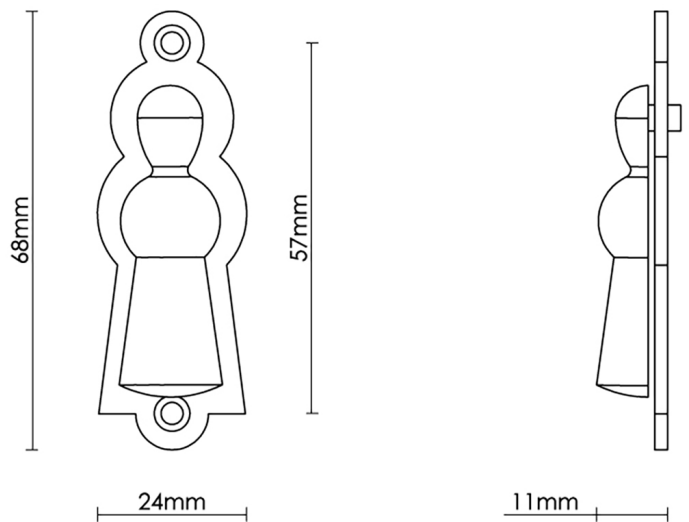

CROFT

Product Code: 4560

Product Name: Marlsborough Escutcheon

Description: Add an elegant finishing touch with our beautifully crafted escutcheons.

Shown here in our Light Antique Brass finish.

Product Information

68 x 24mm Fixings Supplied: 2 x (4 x 1/2) screws to match finish. 68 x 24mm Fixings Supplied: 2 x (4 x 1/2) screws to match finish.

Available in all Croft finishes