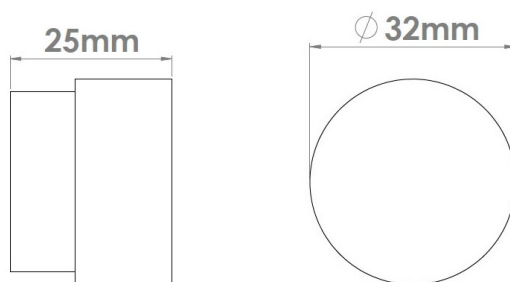

CROFT

Product Code: 171

Product Name: Round Cabinet Knob

Description: Part of our 'Elements, by Croft' Collection. Our Round Cabinet Knob, whether you are looking for seamlessly matching furniture, or seeking a more eclectic personalised look, Elements, By Croft will allow you to explore your options and customise your selection, all within a project ready collection. Works beautifully with Elements Cabinet Handles or look just as striking on their own.

Shown here in our Smoked Brass finish.

Product Information

Supplied with a M5 x 65mm break off screw.

All 'Elements, by Croft' designs are registered with the Intellectual Property Office.

Available in all Croft finishes excluding RBMA, TB,