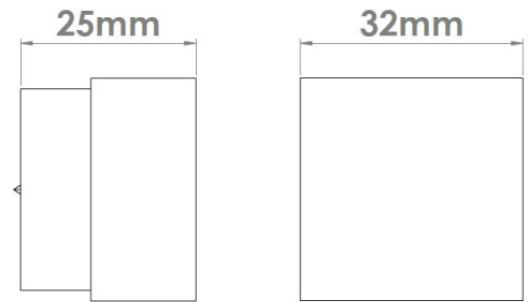

CROFT

Product Code: 172

Product Name: Quartet Cabinet Knob

Description: Part of our 'Elements, by Croft' Collection. Our Square Cabinet Knob, whether you are looking for seamlessly matching door and cabinet furniture, or seeking a more eclectic personalised look, Elements, By Croft will allow you to explore your options and customise your selection, all within a project ready collection. Works beautifully with Elements Cabinet Handles or look just as striking on their own.

Shown here in our Polished Nickel finish.

Product Information

Supplied with a M5 x 65mm break off screw.

All 'Elements, by Croft' designs are registered with the Intellectual Property Office.

Available in all Croft finishes excluding RBMA, TB,