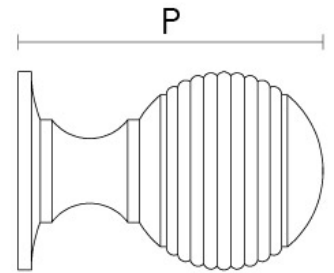

CROFT

Product Code: 4101

Product Name: Reeded Ball Cabinet Knob

Description: Our beautiful Reeded Ball Cabinet Knob in solid brass. Available in three sizes and perfect for drawers, cabinets and kitchens.

Shown here in our Autumn Bronze finish.

Product Information

Available in 23mm, 26mm, or 32mm.

Supplied with a M5 x 65mm break off screw.

Sizes	D	P
23mm	23mm	35mm
26mm	26mm	40mm
32mm	32mm	53mm

Available in all Croft finishes excluding RBMA, TB,