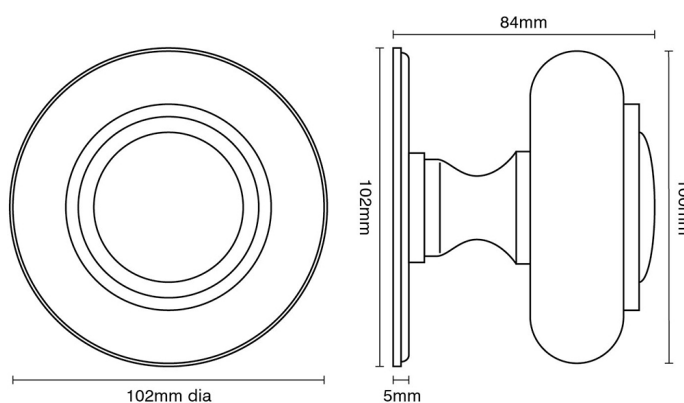

CROFT

Product Code: 4176

Product Name: Verve Centre Door Knob

Description: Our wonderfully attractive Verve centre door knob adds character and elegance to your front door.

Shown here in our Polished Brass Unlacquered finish.

Product Information

Supplied with 1 No M12 X 100mm thread and 1 No M12 Dome Nut

Also available to order as a back to back version.

Available in all Croft finishes excluding RBMA, TB,