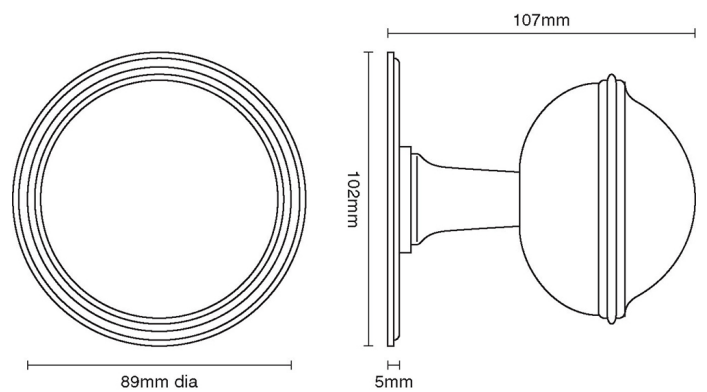

CROFT

Product Code: 4175

Product Name: Plain Round Centre Door Knob

Description: This stunning centre door knob is both functional and sophisticated with a choice of two rose sizes to suit.

Shown here in our Polished Nickel finish.

Product Information

Supplied with 1 No M12 X 100mm thread and 1 No M12 Dome Nut

Also available to order as a back to back, mortice or 4175-3 with a 76mm dia rose.

Available in all Croft finishes excluding RBMA, TB,