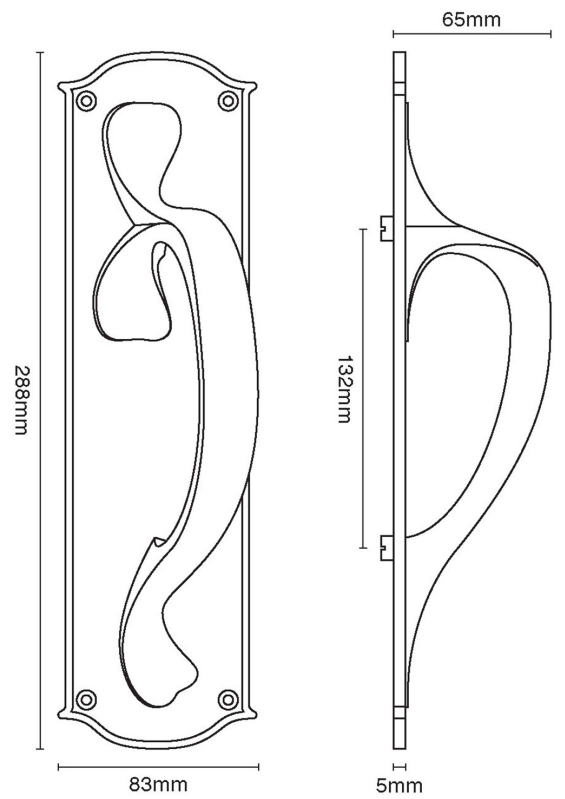

CROFT

Product Code: 4130

Product Name: Pull Handle On Plate

Description: 288 x 80mm

Shown here in our Smoked Brass finish.

Product Information

288 x 80mm

Available in all Croft finishes excluding RBMA, TB,