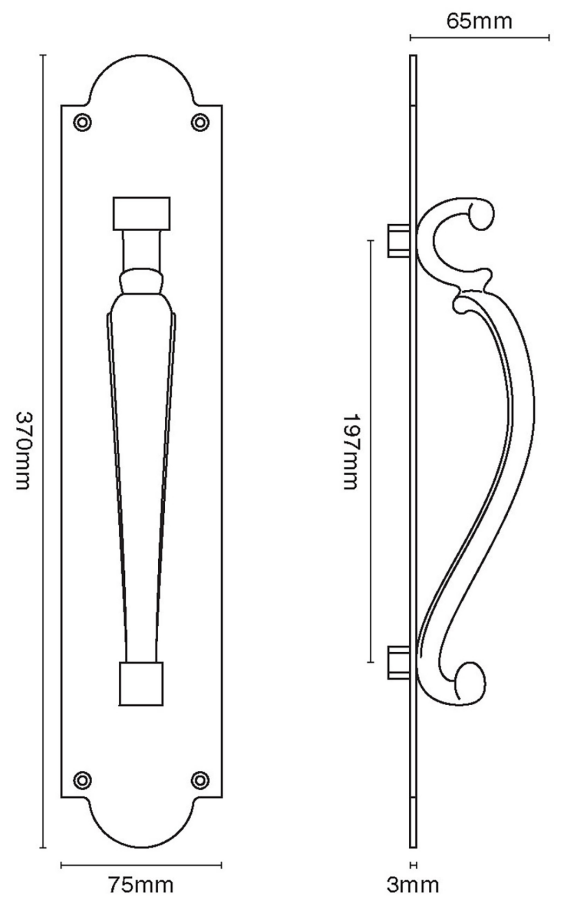

CROFT

Product Code: 4125

Product Name: Doctor's Pull Handle On Plate

Description: 370 x 75mm

Shown here in our Autumn Bronze finish.

### Product Information

370 x 75mm

Available in all Croft finishes excluding RBMA, TB,