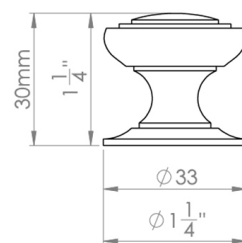

CROFT

Product Code: 4104

Product Name: Stepped Cushion Cabinet Knob

Description: With its intricate detail and delicate look, the Stepped Cushion cabinet knob will add subtle detail to your furniture, without overpowering. Not to be underestimated, the Stepped Cushion knob is as sturdy as it is beautiful.

Shown here in our Satin Brass finish.

Product Information

Supplied with a M5 x 65mm Break off screw

Available in all Croft finishes excluding RBMA, TB,