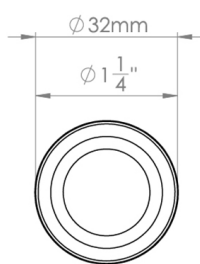

CROFT

Product Code: 4104

Product Name: Stepped Cushion Cabinet Knob

Description: With its intricate detail and delicate look, the Stepped Cushion cabinet knob will add subtle detail to your furniture, without overpowering. Not to be underestimated, the Stepped Cushion knob is as sturdy as it is beautiful.

Shown here in our Satin Brass finish.

Product Information

Supplied with a M5 x 65mm Break off screw

Available in all Croft finishes excluding RBMA, TB,