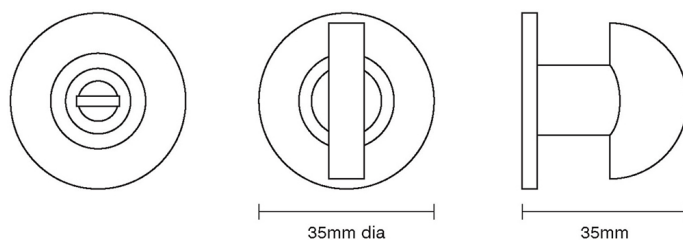

CROFT

Product Code: 2242

Product Name: Half Moon Turn And Release On Reeded Edge Covered Rose

Description: 35mm diameter rose. Designed to complement our range of door handles and knob furniture, our turn and releases are perfect for bathroom, WC and shower room doors.

Shown here in our Polished Nickel finish.

Product Information

35mm diameter rose. Designed to complement our range of door handles and knob furniture, our turn and releases are perfect for bathroom, WC and shower room doors.