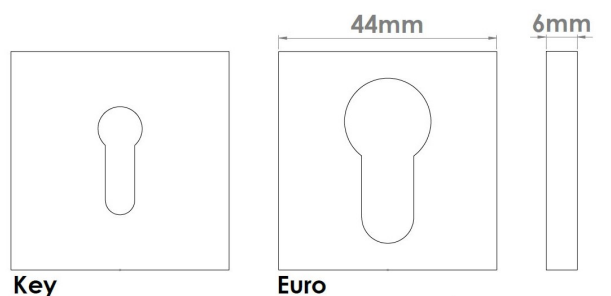

CROFT

Product Code: 239

Product Name: Square Pillow Escutcheon

Description: A Concealed Escutcheon, part of our 'Elements, by Croft' Collection.

Available Euro Profile as shown or with a standard keyhole

Shown here in our Aged Brass finish.

Product Information

A 2 part concealed escutcheon available in euro or standard profiles. Suffix product code with 'S' to denote 'Standard Key' option. E.g. 231S.

Supplied with fixing screws for inner rose, simply push on outer rose for a secure fitting.