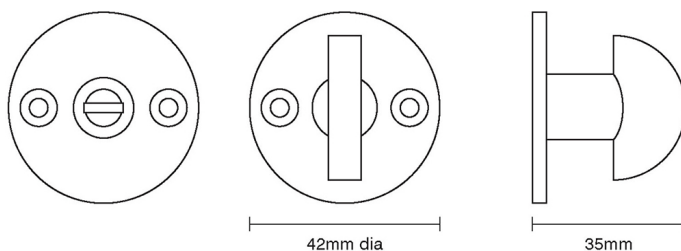

CROFT

Product Code: 6354

Product Name: Half Moon Bathroom Turn and Release

Description: 42mm diameter rose. Designed to complement our range of door handles and knob furniture, our turn and releases are perfect for bathroom, WC and shower room doors.

Shown here in our Polished Nickel finish.

Product Information

42mm diameter rose. Designed to complement our range of door handles and knob furniture, our turn and releases are perfect for bathroom, WC and shower room doors.