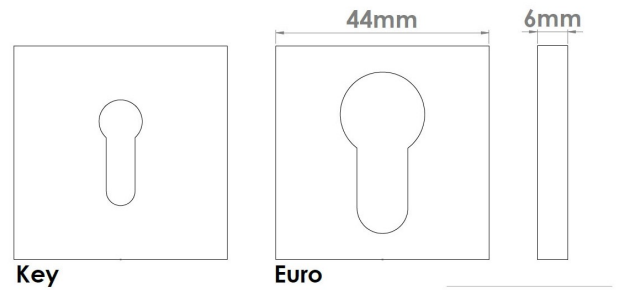

CROFT

Product Code: 238

Product Name: Square Straight Step Escutcheon

Description: A Concealed Escutcheon, part of our 'Elements, by Croft' Collection.

Available Euro Profile as shown or with a standard keyhole

Shown here in our Satin Nickel finish.

Product Information

A 2 part concealed escutcheon available in euro or standard profiles. Suffix product code with 'S' to denote 'Standard Key' option. E.g. 231S.

Supplied with fixing screws for inner rose, simply push on outer rose for a secure fitting.