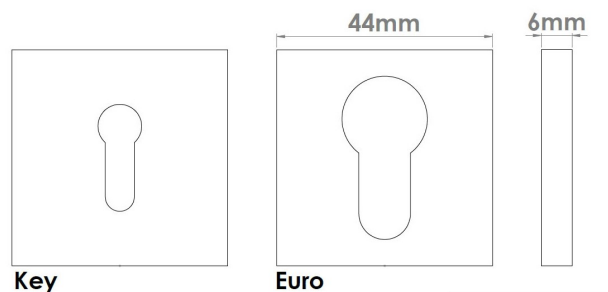

CROFT

Product Code: 237

Product Name: Square Step Escutcheon

Description: A Concealed Escutcheon, part of our 'Elements, by Croft' Collection.

Available Euro Profile as shown or with a standard keyhole

Shown here in our Autumn Bronze finish.

Product Information

A 2 part concealed escutcheon available in euro or standard profiles. Suffix product code with 'S' to denote 'Standard Key' option. E.g. 231S.

Supplied with fixing screws for inner rose, simply push on outer rose for a secure fitting.