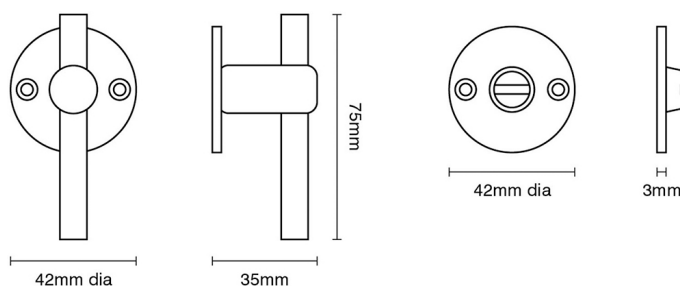

CROFT

Product Code: 6430

Product Name: Equality Thumb Turn and Release

Description: 42mm diameter rose, 75mm handle. Designed to complement our range of door handles and knob furniture, our turn and releases are perfect for bathroom, WC and shower room doors.

Shown here in our Satin Nickel finish.

Product Information

42mm diameter rose, 75mm handle. Designed to complement our range of door handles and knob furniture, our turn and releases are perfect for bathroom, WC and shower room doors.