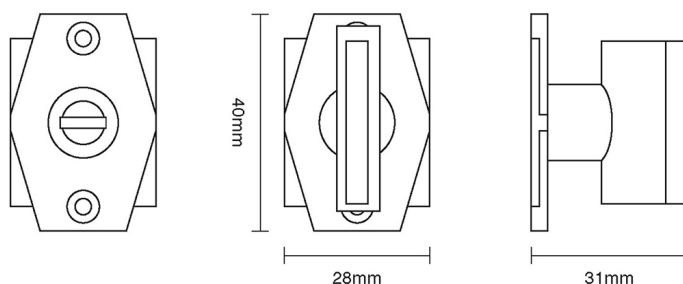

CROFT

Product Code: 7007

Product Name: Art Deco Turn And Release

Description: 40 x 28mm rose. Designed to complement our range of door handles and knob furniture, our turn and releases are perfect for bathroom, WC and shower room doors.

Shown here in our Polished Nickel finish.

Product Information

40 x 28mm rose. Designed to complement our range of door handles and knob furniture, our turn and releases are perfect for bathroom, WC and shower room doors.