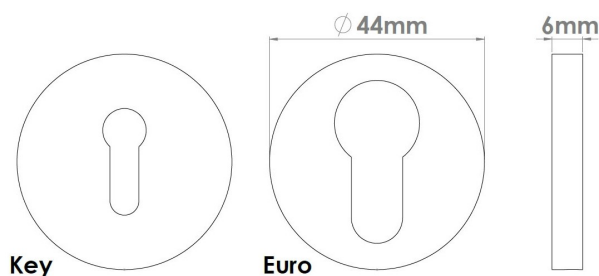

CROFT

Product Code: 234

Product Name: Round Pillow Escutcheon

Description: A Concealed Escutcheon, part of our 'Elements, by Croft' Collection.

Available Euro Profile as shown or with a standard keyhole

Shown here in our Distressed Oil Rubbed Bronze finish.

Product Information

Suffix product code with 'S' to denote 'Standard Key' option. E.g. 234S.

Supplied with 2 fixing screws for inner rose, simply push on outer rose for a secure fitting.

Available in all Croft finishes excluding RBMA, TB,