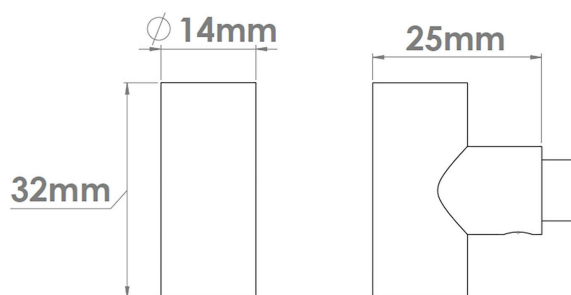

Available in all Croft finishes excluding RBMA, TB,