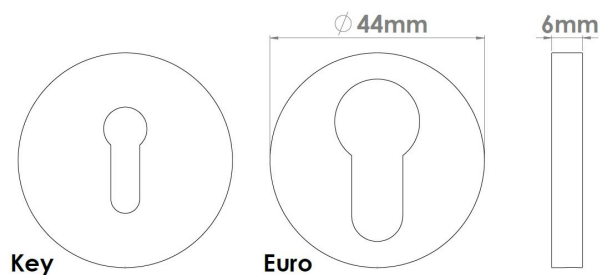

CROFT

Product Code: 232

Product Name: Round Reeded Escutcheon

Description: A Concealed Escutcheon, part of our 'Elements, by Croft' Collection.

Available Euro Profile as shown or with a standard keyhole

Shown here in our Imitation Bronze Metal Antique finish.

Product Information

Suffix product code with 'S' to denote 'Standard Key' option. E.g. 231S.

Supplied with 2 fixing screws for inner rose, simply push on outer rose for a secure fitting.

Available in all Croft finishes excluding RBMA, TB,