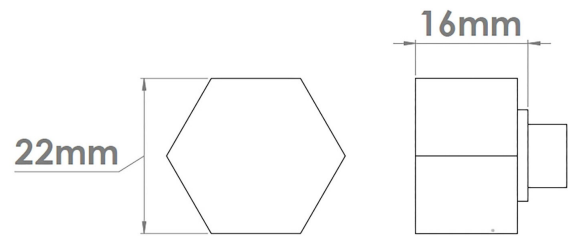

CROFT

Product Code: 184

Product Name: Hex Turn

Description: Part of our 'Elements, by Croft' Collection.

All Bathroom Turns are supplied complete with Emergency Release.

Shown here with 246 Turn Rose.

Shown here in our Smoked Brass finish.

Product Information

Part of our 'Elements, by Croft' Collection.

All Bathroom Turns are supplied complete with Emergency Release.

Shown here with 246 Turn Rose.

Available in all Croft finishes excluding RBMA, TB,