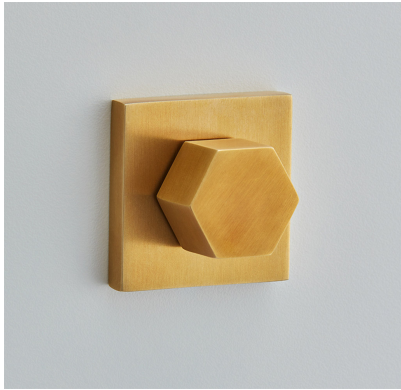

CROFT

Product Code: 184

Product Name: Hex Turn

Description: Part of our 'Elements, by Croft' Collection.

All Bathroom Turns are supplied complete with Emergency Release.

Shown here with 246 Turn Rose.

Shown here in our Smoked Brass finish.

Product Information

Part of our 'Elements, by Croft' Collection.

All Bathroom Turns are supplied complete with Emergency Release.

Shown here with 246 Turn Rose.

Available in all Croft finishes excluding RBMA, TB,