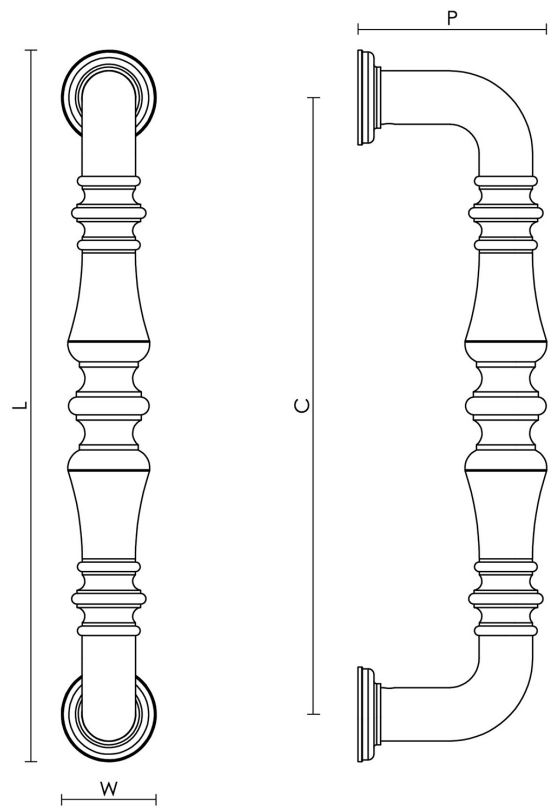

CROFT

Product Code: 1955

Product Name: Ornate Pull Handle on Roses

Description:

Shown here in our Satin Brass finish.

Product Information

10" overall length (253mm)

Sizes	L	W	P	Bolt Centres
10"	253mm	34mm	67mm	219mm